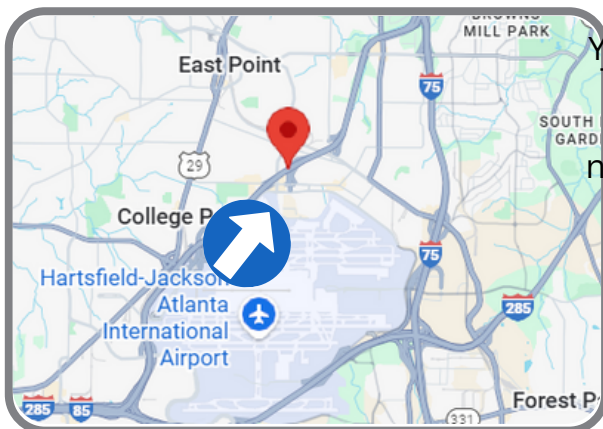

West Side of I-85 North of Atlanta Hartsfield Jackson Intl Airport, Facing South

Atlanta, GA 30354

LAT: 33.662206 LONG: -84.427463

This large static vinyl bulletin targets northbound traffic traveling from Atlanta International Airport into Downtown Atlanta. This huge 19' x 110' is one of the first billboards north of the world's busiest airport, capturing a high-volume audience of air travelers, airport employees, and daily commuters.

- GeoPath Weekly Impressions (per spot): **655,136**
- DISPLAY SIZE: **19' 4" (h) x 110' (w)**
- Material type: **Vinyl**
- Illumination: **Dusk to Dawn**

For more information: **TG Shaw**

770.314.3859 | tshaw@reevesshawmedia.com