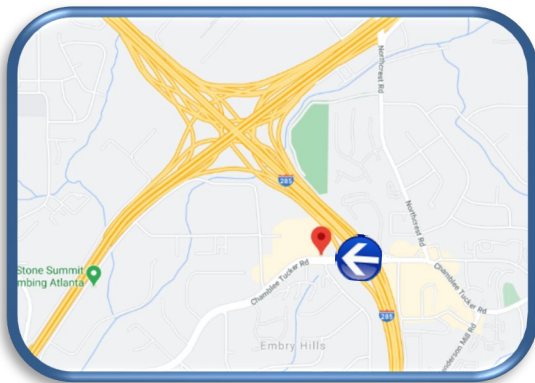

Located on the north side of Chamblee Tucker Rd, just after the I-285 intersection, facing east for westbound traffic.

3408 Chamblee Tucker Rd, Atlanta, GA 30341  
LAT: 33.885823 / Long: -84.254169

This static vinyl bulletin targets westbound traffic heading towards Mercer University Atlanta Campus and I-85 from I-285 targeting a retail area in NE Atlanta.

- ➡ **GeoPath Weekly Impressions (per spot): 74,782**
- ➡ **DISPLAY SIZE: 10' 6" (h) x 36' (w)**
- ➡ **Material Type = Vinyl**
- ➡ **Illumination: Dusk to Dawn**

For More Information Contact: