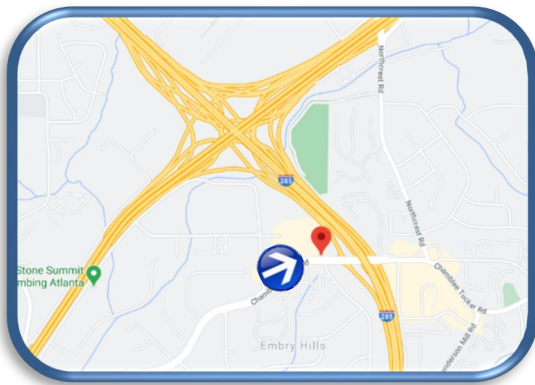

Located on the north side of Chamblee Tucker Rd, just before of the I-285 interchange, facing west for eastbound traffic.

3408 Chamblee Tucker Rd, Atlanta, GA 30341  
LAT: 33.885823 / Long: -84.254169

Digital billboard reading to eastbound traffic heading towards I-285 and a retail area located at a congested stoplight in NE Atlanta. Mercer University Atlanta Campus is in close proximity.

- ➡ **GeoPath Weekly Impressions (per spot): 63,466**
- ➡ **DISPLAY SIZE: 10' 6" (h) x 36' (w)**
- ➡ **PIXEL SIZE: 200 (h) x 680 (w)**
- ➡ **FILE TYPE: JPEG**
- ➡ **Spots / Loop: 8 seconds / 64 seconds**