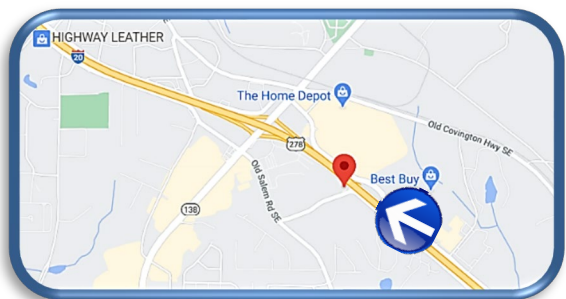

Located on the south side of I-20, just east of the Exit 82 in Conyers, facing east for westbound traffic.

1390 Iris Dr SE, Conyers, GA 30013
LAT: 33.650013 LONG: -83.999744
GeoPath ID: 30985061

Great reading digital targeting westbound traffic on I-20 heading towards the Atlanta and I-285 from the eastern suburbs just before Exit 82. Lot's of retail in the immediate vicinity.

- ➔ **GeoPath Weekly Impressions (per spot): 206,233**
- ➔ **DISPLAY SIZE: 14' (h) x 48' (w)**
- ➔ **PIXEL SIZE: 240 (h) x 864 (w)**
- ➔ **FILE TYPE: JPEG**
- ➔ **Spots / Loop: 10 seconds / 80 seconds**