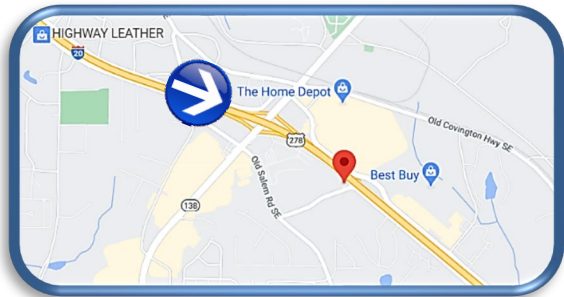

Located on the south side of I-20, just east of the Exit 82 in Conyers, facing west for eastbound traffic.

1390 Iris Dr SE, Conyers, GA 30013  
LAT: 33.650013 LONG: -83.999744  
GeoPath ID: 30985060

Right hand read digital targeting eastbound traffic on I-20 heading towards the far eastern suburbs from I-285 and downtown Atlanta. Lot's of retail in the immediate vicinity.

- ➔ **GeoPath Weekly Impressions (per spot): 165,162**
- ➔ **DISPLAY SIZE: 14' (h) x 48' (w)**
- ➔ **PIXEL SIZE: 240 (h) x 864 (w)**
- ➔ **FILE TYPE: JPEG**
- ➔ **Spots / Loop: 10 seconds / 80 seconds**