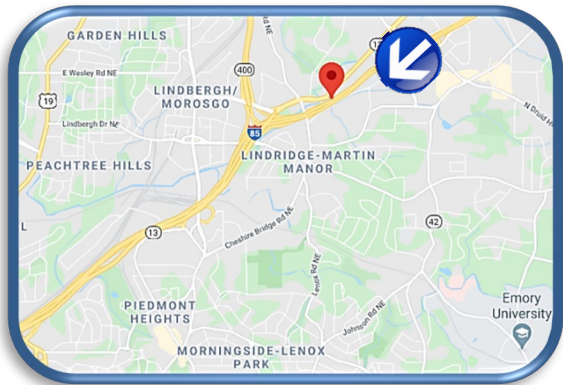

Located on the west side of I-85, just before the Cheshire Bridge Rd/GA 400 interchange, facing north for southbound traffic.

Atlanta, GA 30324
LAT: 33.825748 LONG: -84.348419

This static vinyl bulletin targets southbound traffic heading into downtown Atlanta from the northern suburbs and NE Atlanta targeting a choke point during the morning rush. This location is very close to the road at eye level just prior to the exit for Lenox Rd/Cheshire Bridge Rd/GA 400 interchange, which is the main artery heading into Buckhead and Midtown.

- **GeoPath Weekly Impressions (per spot): 852,126**
- **DISPLAY SIZE: 18' (h) x 48' (w)**
- **MATERIAL TYPE: Vinyl**
- **ILLUMINATION: Dusk to Dawn**

For More Information Contact:

TG Shaw

Cell: 770-314-3859
Email: tshaw@reevesshawmedia.com