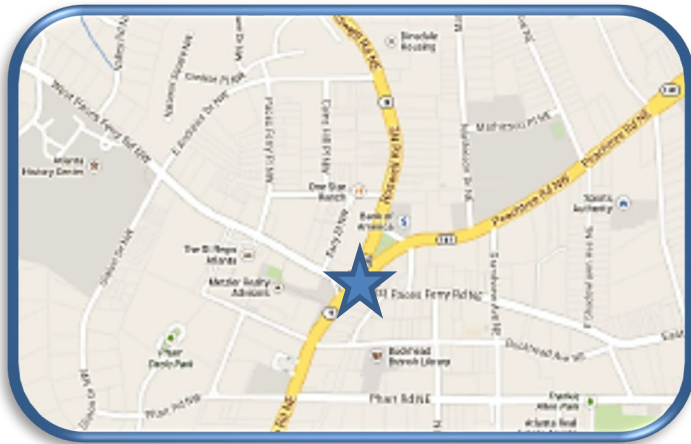

Located on the southeast corner of the Peachtree Rd, Roswell Rd, West Paces Ferry, and East Paces Ferry intersection in the heart of Buckhead. This three-sided digital wall package is visible to all directions of traffic at this busy intersection.

3075 Peachtree Road NE, Atlanta, GA 30305  
LAT: 33.839166 LONG: -84.379806  
GeoPath ID# 30849777 / 30849778 / 30849779

For More Information Contact:

This three-sided digital wall display reaches all traffic at the prestigious intersection of Peachtree Rd, Roswell Rd, West Paces Ferry, and East Paces Ferry in the heart of Buckhead. All three walls sync together and can play either static or full motion creative. These dynamic displays reach both commuters and pedestrians in this very affluent area of the market. Located a stones throw away from The Shops Buckhead, the digitals effectively target high end retail, restaurants, offices, and residential where the well-to-do's live, work, and play.

- **GeoPath Weekly Impressions (per spot): 136,431**
- **DISPLAY SIZE: 11'(h) x 40'(w) & 8'(h) x 28'(w)**
- **PIXEL SIZE:**
  - **3075P-1: 192x736**
  - **3075P-2: 192x704**
  - **3075P-3: 128x512**
- **FILE TYPE: JPEG or .WMV**
- **Spots / Loop: 10 seconds / 80 seconds**