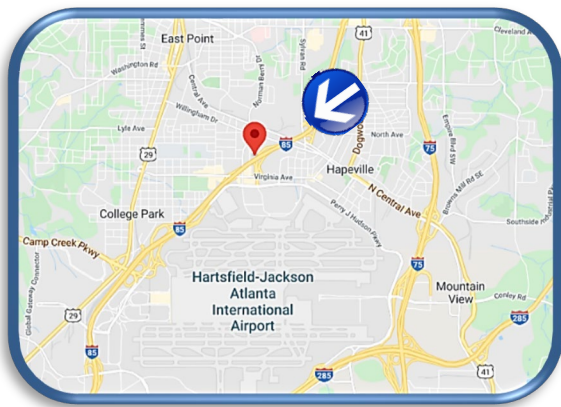

Located on the west side of I-85, at Loop Rd just north of Atlanta Hartsfield Jackson Intl Airport, facing north for southbound traffic

Atlanta, GA 30354
LAT: 33.662206 LONG: -84.427463

Oversized static vinyl bulletin reading to southbound traffic heading into Atlanta Hartsfield Jackson Intl Airport and towards the SW suburbs from downtown Atlanta. This 20x60 sits atop a building and is one of the very last billboards prior to the airport, which is consistently the world's busiest, targeting a high volume of air travelers and airline employees.

- **GeoPath Weekly Impressions (per spot): 655,136**
- **DISPLAY SIZE: 20' (h) x 60' (w)**
- **MATERIAL TYPE: Vinyl**
- **ILLUMINATION: Dusk to Dawn**

For More Information Contact:

TG Shaw

Cell: 770-314-3859
Email: tshaw@reevesshawmedia.com