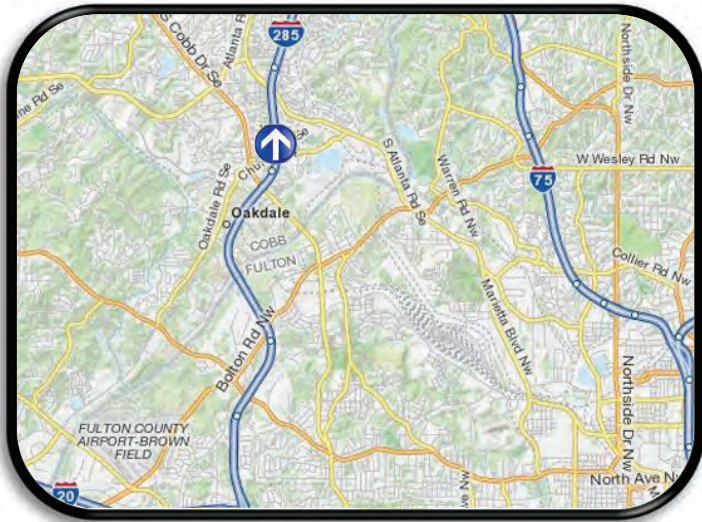

E/S I-285 N/O S. Cobb Dr F/S

Property Address:
GPS: 33.82968 -84.486489

This high traffic strategic display is located between South Cobb Drive and South Atlanta Road. This northbound right hand read targets travelers heading from I-20, downtown and Hartsfield-Jackson Atlanta International Airport to the affluent northern suburbs of north metro Atlanta including Vinings, Cumberland, Buckhead and the Braves Stadium / Suntrust Park.

- ➔ **OOH Impressions** 360,750
- ➔ **GEOPATH PANEL ID**..... 30849679
- ➔ **DISPLAY SIZE** 14' X 48'
- ➔ **PIXEL SIZE** 198 X 702
- ➔ **FILE TYPE** JPEG
- ➔ **RATE PER PERIOD** CALL

For More Information Contact: