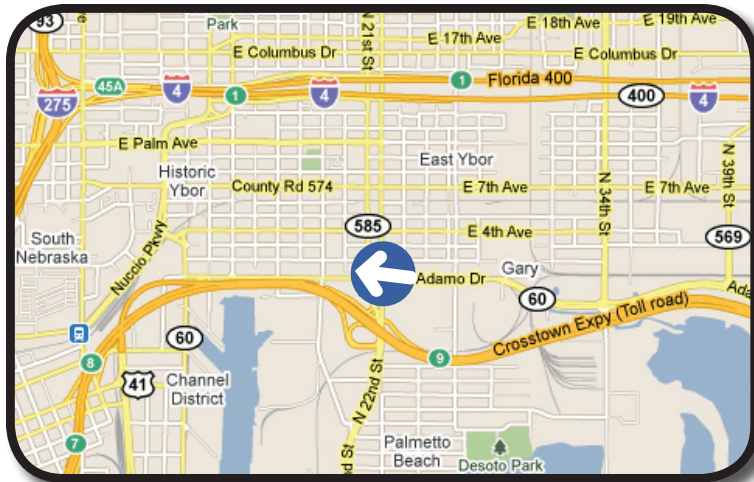

# ReevesMedia

**TAMPA, FL**  
**610-2**

BULLETIN  
NUMBER:

NORTH SIDE OF SR-60 (ADAMO DRIVE), AT 22ND STREET. FACING EAST FOR WESTBOUND TRAFFIC.

LAT: 27°57'20.6274N LONG: 82°25'45.2994W

This bulletin is on the main SR-60 artery between the Ybor City area and the Crosstown Expressway. It also reaches traffic traveling between downtown Tampa and the popular Brandon area. Directly across from IKEA Tampa entrance/exit.