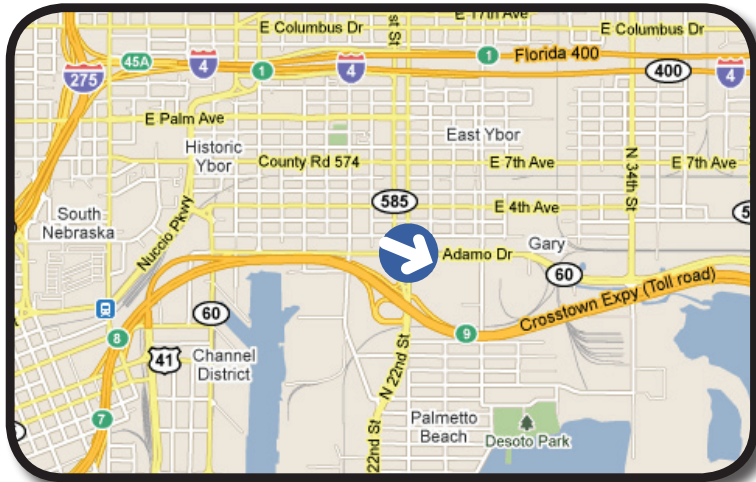

# ReevesMedia

**TAMPA, FL**  
**610-1**

BULLETIN  
NUMBER:

NORTH SIDE OF SR-60 (ADAMO DRIVE), AT 22ND STREET. FACING WEST FOR EASTBOUND TRAFFIC.

LAT: 27°57'20.6274N LONG: 82°25'45.2994W

This bulletin is on the main SR-60 artery between the Ybor City area and the Crosstown Expressway. It also reaches traffic traveling between downtown Tampa and the popular Brandon area. Directly across from IKEA Tampa entrance/exit.