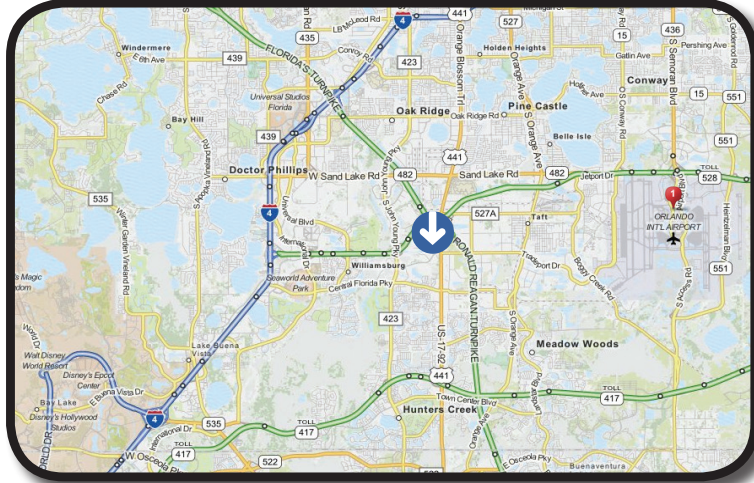

Digital

LOCATED ON THE WEST SIDE OF THE FLORIDA TURNPIKE (SR-91), 2/10 MILE NORTH OF THE BEACHLINE EXPRESSWAY (SR-528) EXIT NUMBER 254. FACING NORTH FOR SOUTHBOUND TRAFFIC.

GPS: 28.42818 -81.403142

This southbound digital display on the Florida Turnpike reaches 69,400 commuter, business and leisure travelers going to and from many Central & South Florida destinations, including Disney World, the number one tourist destination in the country. Many motorists also exit to travel east or west on the SR-528 Beachline Expressway to destinations such as Port Canaveral, the Space Coast or just six miles to Orlando's International Airport.