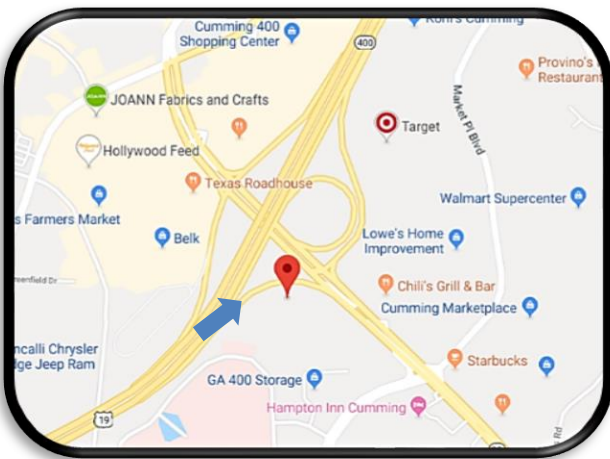

East side of GA 400 at the SR 20 Interchange, facing south for northbound traffic.

Property Address:  
Forsyth County, 30041  
LAT: 34.18184 / LONG: -84.13799

This right hand read digital billboard targets northbound traffic on GA 400 targeting the Cumming area and a choke point during the afternoon rush. This exit is home to the main retail hub in Cumming, which is a fast growing, affluent suburb of Atlanta.

- ➔ **OOH Impressions Per Slot... 141,675**
- ➔ **DISPLAY SIZE ..... 14' X 48'**
- ➔ **PIXEL SIZE..... 520 (h) X 1800 (w)**
- ➔ **FILE TYPE..... RGB 72 DPI, JPEG**
- ➔ **ILLUMINATION..... 24/7**
- ➔ **RATE PER PERIOD..... CALL**